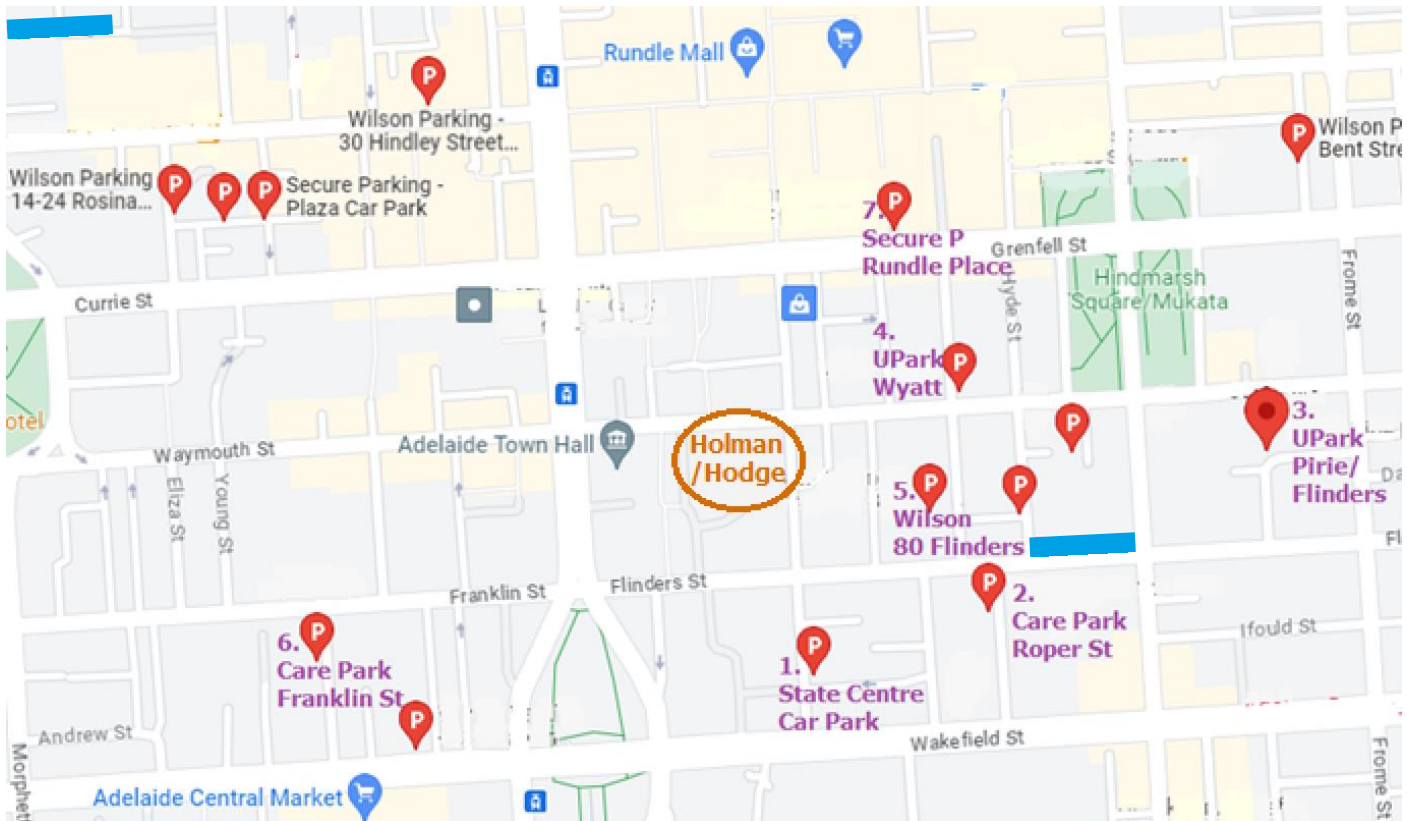

## Holman Hodge Paid Car Park Options

1. State Centre, Adelaide Car Park (5-minute walk)  
172 Gawler Place, Adelaide
2. Care Park – Roper Street (7-minute walk)  
15 Roper St Adelaide
3. UPark Pirie/Flinders (8-minute walk)  
191-207 Pirie St, Adelaide
4. UPark Wyatt (6-minute walk)  
18-34 Wyatt St, Adelaide
5. Wilson Parking Flinders- (5-minute walk)  
80 Flinders St, (entry via Wyatt Street or Freemasons Lane)
6. Care Park – Franklin Street (9-minute walk)  
69 Franklin St, Adelaide, (entry via 6 Pitt Street)
7. Secure P - Rundle Place Car Park (6-minute walk)  
90-100 Grenfell St, Adelaide

2-hour street parking is available on one side of Flinders Street , just before it crosses Pulteney Street. The location is marked by a blue line on the above map.

## Holman Hodge Street Parking Options

Street Parking options within walking distance of our office is designated **Green** to indicate Free Parking. **Orange** represents Paid Parking